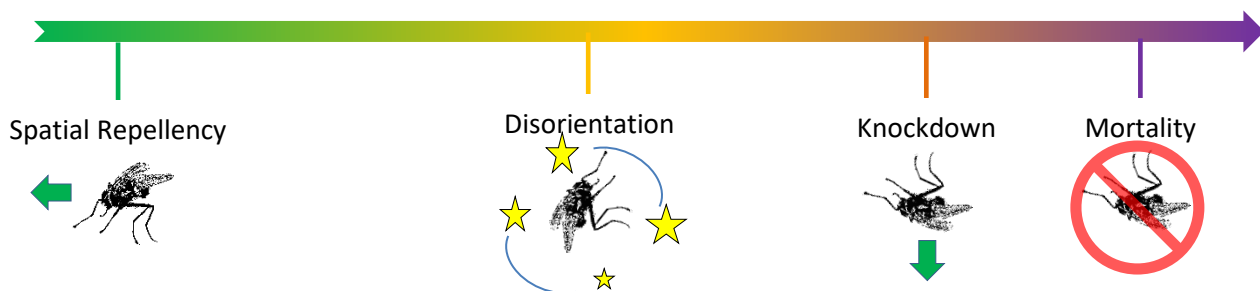

Exposure

Directions

1. Ensure the switch on the dispenser unit is in the OFF position.
2. Remove cap/lid from the INSECT GUARD refill can.
3. Ensure you direct the dispenser away from your face at all times.
4. Place the refill can firmly into the dispenser unit, with the nozzle facing outwards.